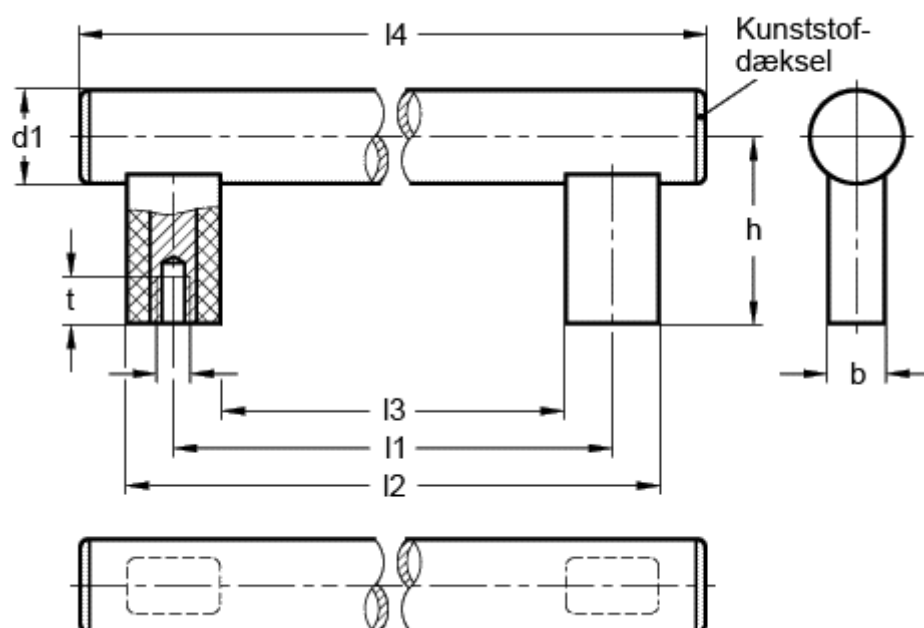

Article number: 201143600

Description: E+G Handle GN 666-30-M6-600-EL

Measures

$b = 18$

$t \text{ min} = 15$

$d1 = 30$

$d2 = M6$

$h = 60$

$l1 = 600$

$l2 = 630$

$l3 = 570$

$l4 = 665$